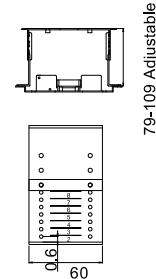

External Dimensions

External Dimensions

Internal Dimensions

For Network Camera  
& Speed Dome

C700 Metal Parts

C701 Metal Parts

C702 Metal Parts

C703 Metal Parts

For Fixed Camera

C603 Metal Parts

93-162 Adjustable