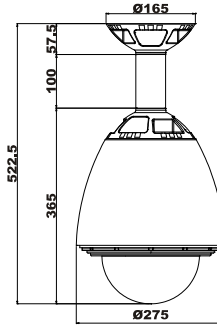

External Dimensions

External Dimensions

Internal Dimensions

For Network Camera  
& Speed Dome

C700 Metal Parts

C701 Metal Parts

C702 Metal Parts

C703 Metal Parts

For Fixed Camera

C603 Metal Parts

93-162 Adjustable