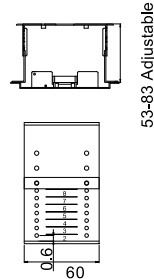

External Dimensions

External Dimensions

Internal Dimensions

For Network Camera  
& Speed Dome

C700 Metal Parts

C701 Metal Parts

C702 Metal Parts

C703 Metal Parts

For Fixed Camera

C603 Metal Parts

93-162 Adjustable