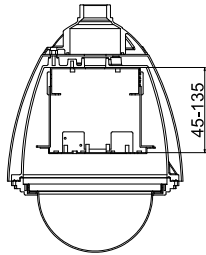

External Dimensions

External Dimensions

Internal Dimensions

For Network Camera  
& Speed Dome

C700 Metal Parts

C701 Metal Parts

C702 Metal Parts

C703 Metal Parts

For Fixed Camera

C603 Metal Parts

93-162 Adjustable