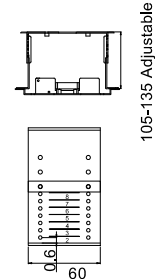

External Dimensions

External Dimensions

Internal Dimensions

For Network Camera  
& Speed Dome

C700 Metal Parts

C701 Metal Parts

C702 Metal Parts

C703 Metal Parts

For Fixed Camera

C603 Metal Parts

93-162 Adjustable