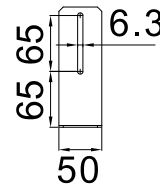

External Dimensions

External Dimensions

Internal Dimensions

For Network Camera  
& Speed Dome

C700 Metal Parts

C701 Metal Parts

C702 Metal Parts

C703 Metal Parts

For Fixed Camera

C603 Metal Parts

93-162 Adjustable