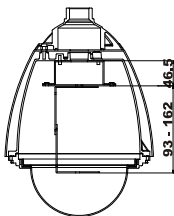

External Dimensions

External Dimensions

Internal Dimensions

For Network Camera  
& Speed Dome

C700 Metal Parts

C701 Metal Parts

C702 Metal Parts

C703 Metal Parts

For Fixed Camera

C603 Metal Parts

93-162 Adjustable