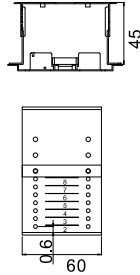

External Dimensions

External Dimensions

Internal Dimensions

For Network Camera  
& Speed Dome

C700 Metal Parts

C701 Metal Parts

C702 Metal Parts

C703 Metal Parts

For Fixed Camera

C603 Metal Parts

93-162 Adjustable