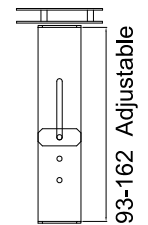

External Dimensions

External Dimensions

Internal Dimensions

For Network Camera  
& Speed Dome

C700 Metal Parts

C701 Metal Parts

C702 Metal Parts

C703 Metal Parts

For Fixed Camera

C603 Metal Parts

93-162 Adjustable