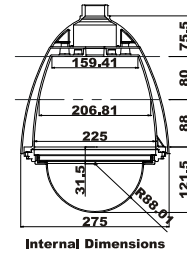

External Dimensions

External Dimensions

Internal Dimensions

For Network Camera  
& Speed Dome

C700 Metal Parts

C701 Metal Parts

C702 Metal Parts

C703 Metal Parts

For Fixed Camera

C603 Metal Parts

93-162 Adjustable