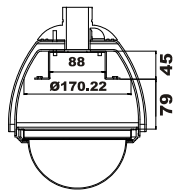

# DIMENSIONS

External Dimensions

External Dimensions

External Dimensions

Internal Dimensions

For Network Camera & Speed Dome

C601 Metal Parts

For Network Camera & Speed Dome

C602 Metal Parts

For Fixed Camera

C603 Metal Parts

93-162 Adjustable