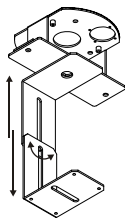

# DIMENSIONS

External Dimensions

External Dimensions

External Dimensions

Internal Dimensions

For Network Camera & Speed Dome

C601 Metal Parts

For Network Camera & Speed Dome

C602 Metal Parts

For Fixed Camera

C603 Metal Parts

93-162 Adjustable