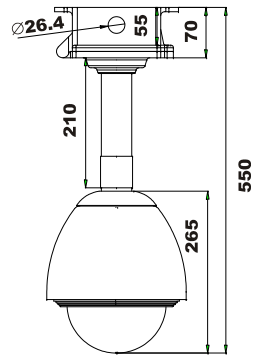

# DIMENSIONS

External Dimensions

External Dimensions

External Dimensions

Internal Dimensions

For Network Camera & Speed Dome

C601 Metal Parts

For Network Camera & Speed Dome

C602 Metal Parts

For Fixed Camera

C603 Metal Parts

93-162 Adjustable