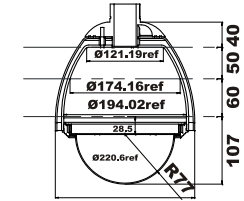

# DIMENSIONS

External Dimensions

External Dimensions

External Dimensions

Internal Dimensions

For Network Camera & Speed Dome

C601 Metal Parts

For Network Camera & Speed Dome

C602 Metal Parts

For Fixed Camera

C603 Metal Parts

93-162 Adjustable