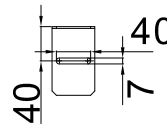

93-162 Adjustable