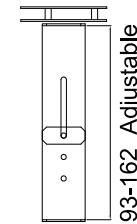

# DIMENSIONS

External Dimensions

External Dimensions

External Dimensions

Internal Dimensions

For Network Camera & Speed Dome

C601 Metal Parts

For Network Camera & Speed Dome

C602 Metal Parts

For Fixed Camera

C603 Metal Parts

93-162 Adjustable