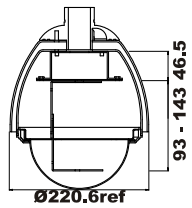

# DIMENSIONS

External Dimensions

External Dimensions

External Dimensions

Internal Dimensions

For Network Camera & Speed Dome

C601 Metal Parts

For Network Camera & Speed Dome

C602 Metal Parts

For Fixed Camera

C603 Metal Parts

93-162 Adjustable