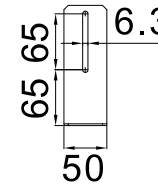

# DIMENSIONS

External Dimensions

External Dimensions

External Dimensions

Internal Dimensions

For Network Camera & Speed Dome

C601 Metal Parts

For Network Camera & Speed Dome

C602 Metal Parts

For Fixed Camera

C603 Metal Parts

93-162 Adjustable