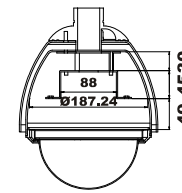

# DIMENSIONS

External Dimensions

External Dimensions

External Dimensions

Internal Dimensions

For Network Camera & Speed Dome

C601 Metal Parts

For Network Camera & Speed Dome

C602 Metal Parts

For Fixed Camera

C603 Metal Parts

93-162 Adjustable