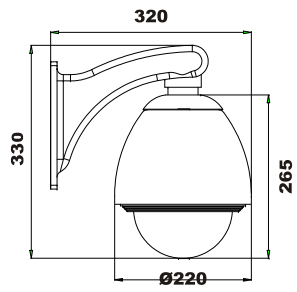

# DIMENSIONS

External Dimensions

External Dimensions

External Dimensions

Internal Dimensions

For Network Camera & Speed Dome

C601 Metal Parts

For Network Camera & Speed Dome

C602 Metal Parts

For Fixed Camera

C603 Metal Parts

93-162 Adjustable