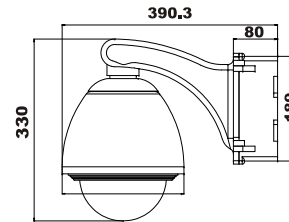

# DIMENSIONS

External Dimensions

External Dimensions

External Dimensions

Internal Dimensions

For Network Camera & Speed Dome

C601 Metal Parts

For Network Camera & Speed Dome

C602 Metal Parts

For Fixed Camera

C603 Metal Parts

93-162 Adjustable