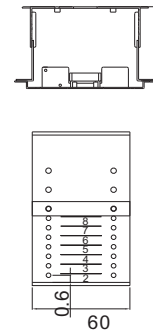

# DIMENSIONS

External Dimensions

External Dimensions

Internal Dimensions

For Network Camera & Speed Dome

C700 Metal Parts

C701 Metal Parts

C702 Metal Parts

C703 Metal Parts

For Fixed Camera

C603 Metal Parts

193-162 Adjustable