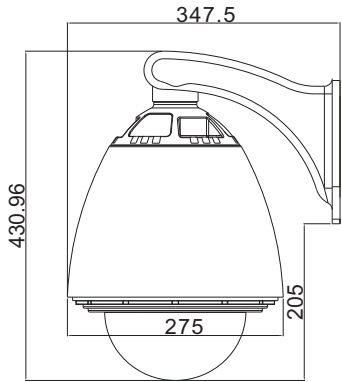

# DIMENSIONS

External Dimensions

External Dimensions

Internal Dimensions

For Network Camera & Speed Dome

C700 Metal Parts

C701 Metal Parts

C702 Metal Parts

C703 Metal Parts

For Fixed Camera

C603 Metal Parts

193-162 Adjustable