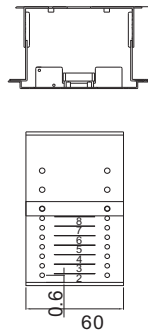

# DIMENSIONS

External Dimensions

External Dimensions

Internal Dimensions

For Network Camera & Speed Dome

C700 Metal Parts

C701 Metal Parts

C702 Metal Parts

C703 Metal Parts

For Fixed Camera

C603 Metal Parts

193-162 Adjustable