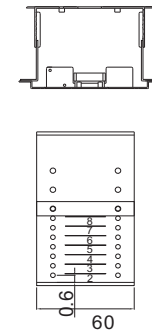

# DIMENSIONS

External Dimensions

External Dimensions

Internal Dimensions

For Network Camera & Speed Dome

C700 Metal Parts

C701 Metal Parts

C702 Metal Parts

C703 Metal Parts

For Fixed Camera

C603 Metal Parts

193-162 Adjustable