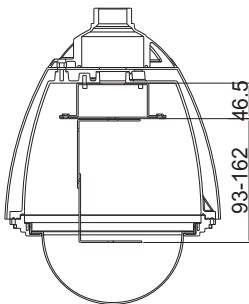

# DIMENSIONS

External Dimensions

External Dimensions

Internal Dimensions

For Network Camera & Speed Dome

C700 Metal Parts

C701 Metal Parts

C702 Metal Parts

C703 Metal Parts

For Fixed Camera

C603 Metal Parts

193-162 Adjustable