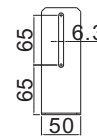

# DIMENSIONS

External Dimensions

External Dimensions

Internal Dimensions

For Network Camera & Speed Dome

C700 Metal Parts

C701 Metal Parts

C702 Metal Parts

C703 Metal Parts

For Fixed Camera

C603 Metal Parts

193-162 Adjustable