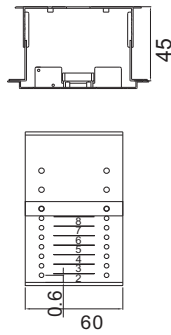

# DIMENSIONS

External Dimensions

External Dimensions

Internal Dimensions

For Network Camera & Speed Dome

C700 Metal Parts

C701 Metal Parts

C702 Metal Parts

C703 Metal Parts

For Fixed Camera

C603 Metal Parts

193-162 Adjustable