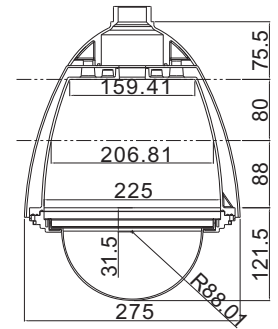

# DIMENSIONS

External Dimensions

External Dimensions

Internal Dimensions

For Network Camera & Speed Dome

C700 Metal Parts

C701 Metal Parts

C702 Metal Parts

C703 Metal Parts

For Fixed Camera

C603 Metal Parts

193-162 Adjustable