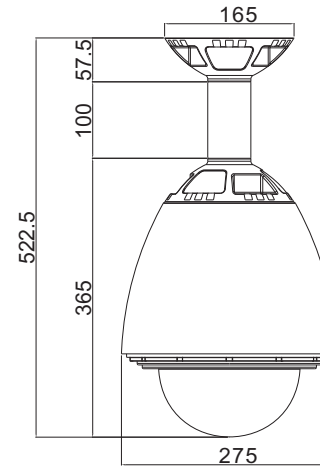

# DIMENSIONS

External Dimensions

External Dimensions

Internal Dimensions

For Network Camera & Speed Dome

C700 Metal Parts

C701 Metal Parts

C702 Metal Parts

C703 Metal Parts

For Fixed Camera

C603 Metal Parts

193-162 Adjustable