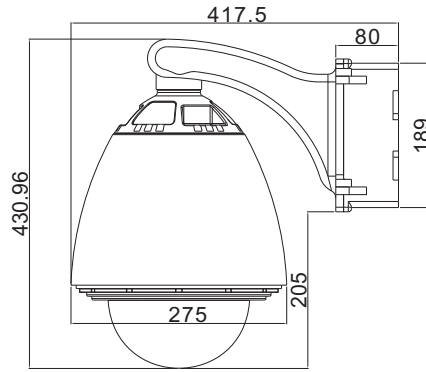

# DIMENSIONS

External Dimensions

External Dimensions

Internal Dimensions

For Network Camera & Speed Dome

C700 Metal Parts

C701 Metal Parts

C702 Metal Parts

C703 Metal Parts

For Fixed Camera

C603 Metal Parts

193-162 Adjustable