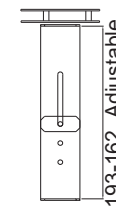

# DIMENSIONS

External Dimensions

External Dimensions

Internal Dimensions

For Network Camera & Speed Dome

C700 Metal Parts

C701 Metal Parts

C702 Metal Parts

C703 Metal Parts

For Fixed Camera

C603 Metal Parts

193-162 Adjustable