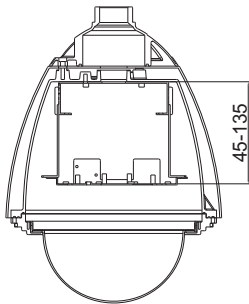

# DIMENSIONS

External Dimensions

External Dimensions

Internal Dimensions

For Network Camera & Speed Dome

C700 Metal Parts

C701 Metal Parts

C702 Metal Parts

C703 Metal Parts

For Fixed Camera

C603 Metal Parts

193-162 Adjustable