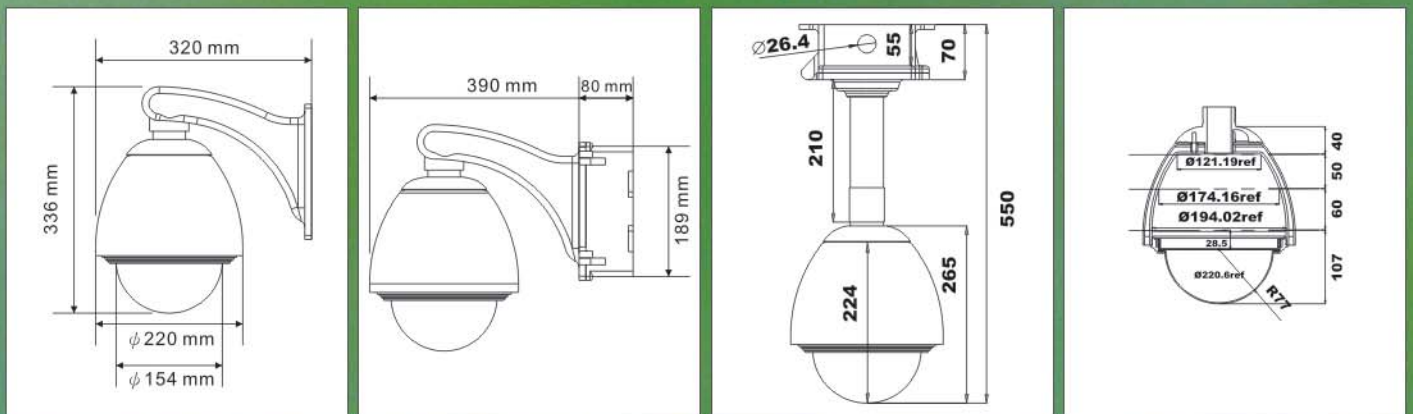

FAXCONT FC-16W

6" Dome Housings

 IP66 FC CE

Overview

- 6" Aluminum Dome Enclosure, suitable for Outdoor and Indoor installation.
- Double-decked design strengthens the heat insulation.
- Compliance to IP66 and IK10 vandal proof certification.
- Built-in Fan & Heater to make sure the mechanism work in a precise temperature. (Optional)
- Equipped with a stainless steel retaining cable.
- FEVE Coating: Endure harsh environment, prevents acid and base moisture, five years warranty. (Optional)
- Internal support for camera or adjustment for speed dome and network camera.
- Transparent or Smoked cover. (Selectable)

Related Products

Dimensions

Adaptors

| FC-16W 6" Dome Housings For IP Camera Models | |
|--|---|
| | Camera Models |
| AXIS | 212 |
| JVC | VN-C215V/C215VP、VN-V225VP、VN-X235VP |
| CANON | VB-C300/C300B、SNC-P5、SNC-DF40N |
| PANASONIC | HCM-581、HCM-584、WV-NS202A、WV-NW502S、WV-NW484S、WV-NF302、WV-NF284、WV-CW500S/504S、WV-CW480/484、WV-CW240/244 |
| SAMSUNG | SID-450P、SID-460P、SID-500P、SID-560P/562P、SVD-4300P、SVD-4600P、SPD-1000P |
| ELMO | PTC-1000 Series、PTC-201C IP Series、PTC-400C Series |
| VIVOTEK | PT3112、PT3122、PZ6112、PZ6122、PT7135、PZ7111、PZ7112、PZ7121、PZ7151、PT3117、PT3127、PZ6114、PZ6124、PT7137、PZ7132、PZ7152 |
| D-LINK | DCS-5300、DCS-5300G、DCS-5610、DCS-5610G、DCS-6620、DCS-6620G、DCS-5220G、DCS-5300G |
| ACTI | ACM-8201、ACM-8211、ACM-8511 |
| PLUSTEK | P100、P1000A、P1100AF |
| SANYO | VCC-VH400 |