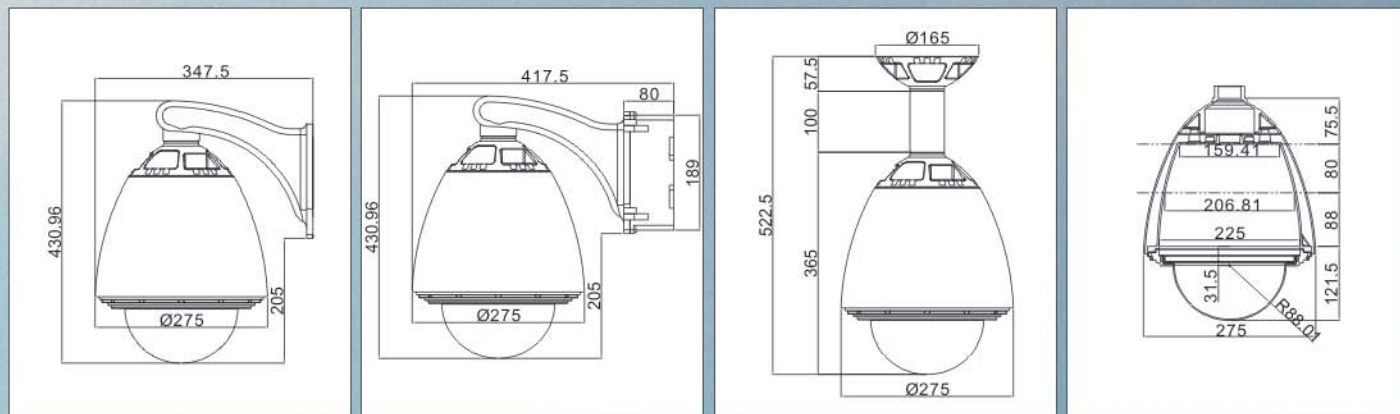

## 7" Dome Housings

 IP66 FC CE

### Overview

- 7" Aluminum Dome Enclosure, suitable for Outdoor and Indoor installation.
- Double-decked design strengthens the heat insulation.
- Compliance to IP66 and IK10 vandal proof certification.
- Built-in Fan & Heater to make sure the mechanism work in a precise temperature. (Optional)
- Equipped with a stainless steel retaining cable.
- FEVE Coating: Endure harsh environment, prevents acid and base moisture, five years warranty. (Optional)
- Internal support for camera or adjustment for speed dome and network camera.
- Transparent or Smoked cover. (Selectable)

### Dimensions