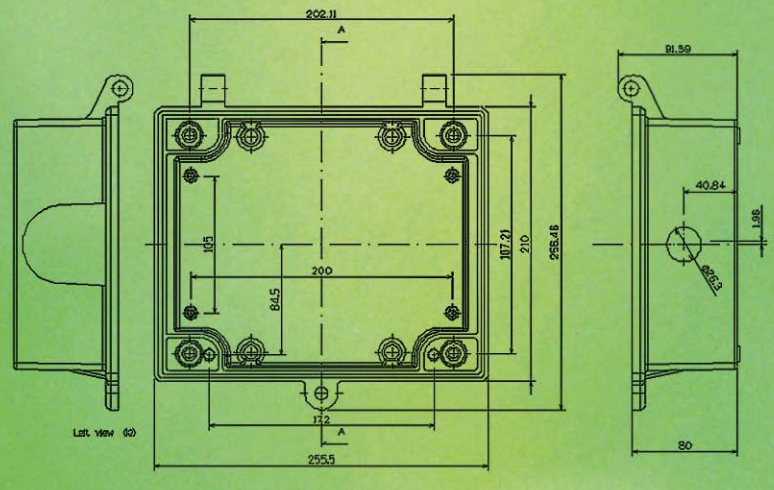

Power Box

Fixed Plate

Cover

Overview

- Material: Aluminum Power Box and Cover with Iron Fixed Plate
- Mounting Method: Wall or Pendant
- A stainless steel retaining cable
- FC-9020C is suitable for use with FC-9002 / FC-9005U / FC-9007 / FC-9008 / FC-9009N / FC-9012
- FC-9020C is suitable for use with FC-9009ST (fixed on R9020U-ST stainless steel top-plate)
- Any extra work is allowed on R9020U assemble plate to fit any bracket, camera, and housing need.

FC9005U

Application

FC-9005U+FC9020C
Pendant Mount

FC-9002+FC-9020C
Pole Mount

FC-9012C
Goose Neck Bracket

FC-9009N+FC-9020C
Wall Mount
(without R9020U top-plate)

FC-9009ST+FC-9020C
Wall Mount

Power Box

Fixed Plate

Cover

Dimensions

• Cover

• Box

• Fixed Plate