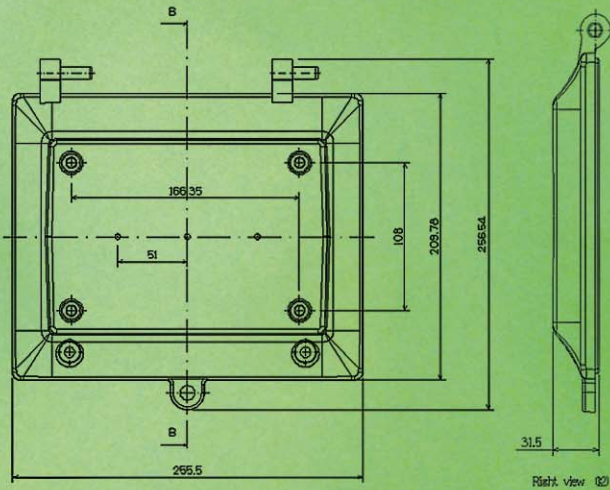

Power Box

Fixed Plate

Cover

Overview

- Material: Aluminum Power Box and Cover with Iron Fixed Plate
- Mounting Method: Wall or Pendant
- A stainless steel retaining cable
- FC-9020C is suitable for use with FC-9002 / FC-9005U / FC-9007 / FC-9008 / FC-9009N / FC-9012
- FC-9020C is suitable for use with FC-9009ST (fixed on R9020U-ST stainless steel top-plate)
- Any extra work is allowed on R9020U assemble plate to fit any bracket, camera, and housing need.

FC9005U

Application

FC-9005U+FC9020C
Pendant Mount

FC-9002+FC-9020C
Pole Mount

FC-9012C
Goose Neck Bracket

FC-9009N+FC-9020C
Wall Mount
(without R9020U top-plate)

FC-9009ST+FC-9020C
Wall Mount

Power Box

Fixed Plate

Cover

Dimensions

• Cover

• Box

• Fixed Plate