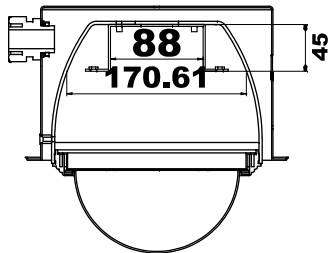

DIMENSIONS

External Dimensions

Internal Dimensions

For Network Camera & Speed Dome

C601 Metal Parts

For Network Camera & Speed Dome

C602 Metal Parts

For Fixed Camera

C603 Metal Parts

93 - 162 Adjustable