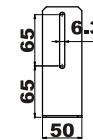

DIMENSIONS

External Dimensions

Internal Dimensions

For Network Camera & Speed Dome

C601 Metal Parts

For Network Camera & Speed Dome

C602 Metal Parts

For Fixed Camera

C603 Metal Parts

93 - 162 Adjustable