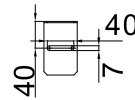

93 - 162 Adjustable