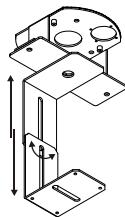

DIMENSIONS

External Dimensions

Internal Dimensions

For Network Camera & Speed Dome

C601 Metal Parts

For Network Camera & Speed Dome

C602 Metal Parts

For Fixed Camera

C603 Metal Parts

93 - 162 Adjustable