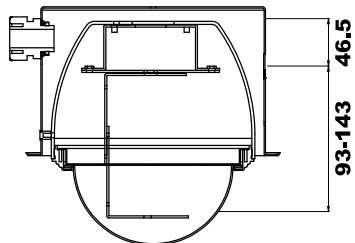

DIMENSIONS

External Dimensions

Internal Dimensions

For Network Camera & Speed Dome

C601 Metal Parts

For Network Camera & Speed Dome

C602 Metal Parts

For Fixed Camera

C603 Metal Parts

93 - 162 Adjustable