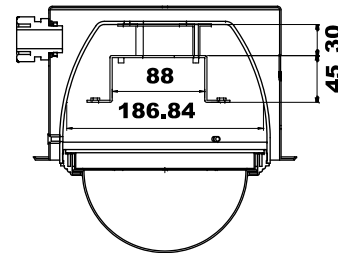

DIMENSIONS

External Dimensions

Internal Dimensions

For Network Camera & Speed Dome

C601 Metal Parts

For Network Camera & Speed Dome

C602 Metal Parts

For Fixed Camera

C603 Metal Parts

93 - 162 Adjustable