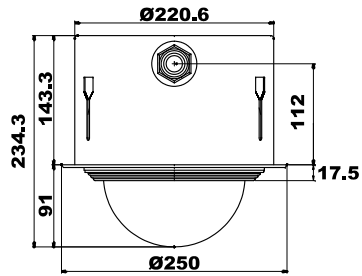

DIMENSIONS

External Dimensions

Internal Dimensions

For Network Camera & Speed Dome

C601 Metal Parts

For Network Camera & Speed Dome

C602 Metal Parts

For Fixed Camera

C603 Metal Parts

93 - 162 Adjustable