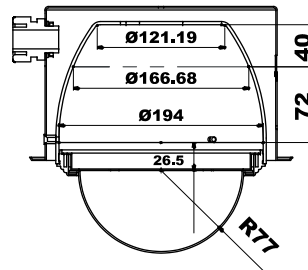

DIMENSIONS

External Dimensions

Internal Dimensions

For Network Camera & Speed Dome

C601 Metal Parts

For Network Camera & Speed Dome

C602 Metal Parts

For Fixed Camera

C603 Metal Parts

93 - 162 Adjustable